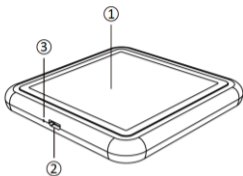

Crookedly Placed

Magnetic Case

Bulky Case
thickness $\geq 4\text{mm}$

Metal Ring Case

Credit Card Case

Charging Instructions

1. Insert one end of USB charging cable into power adaptor or computer.
2. Insert the other end of USB charging cable into Micro USB port on the wireless charger .
3. Place your phone on the wireless charging position. Make sure that the phone is placed in the center of the charger. The indicator light will flash blue slowly to indicate charging.

Product Specification

Model: CH-4412

Input: DC 5V / 1.5A

Output: DC 5V / 0.8A

Charging Distance: 6mm

Applicable to:

IPhone -IPhone X, iPhone 8, 8 Plus and up

Samsung -Samsung S6 Edge Plus , S7/S7

Edge, S8/S8 Plus,S9, Note 7/8/9 and up

Nokia – Nokia 8, Lumina830, Lumina920,Lu-

mina1020, Lumina1520, Lumina930 and up

LG- LG G3, LG G6/G6 Plus

MADE IN CHINA

Product Outline

1. Wireless charging position
2. Micro USB-in
3. Indicator light